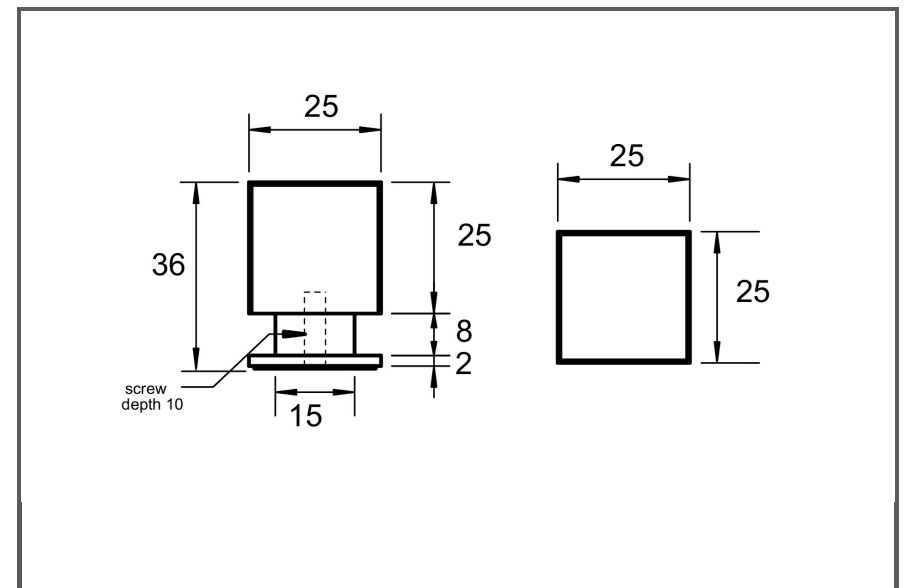

Sydney Head Office Phone: (02) 9542 4991  
 Sydney Head Office Fax: (02) 9542 4662  
 Brisbane 0400 494 368  
 Melbourne 0409 578 885  
 Auckland: 021 964 600  
 Email: sales@kethy.com

Material:	Solid Stainless Steel		
Article Number:	S319 / reference C / colour		
<b>A</b>	<b>C</b>	<b>P</b>	<b>W</b>
25	0	36	25
Colours available:	Polished Stainless (PS) Satin Stainless (SS)		