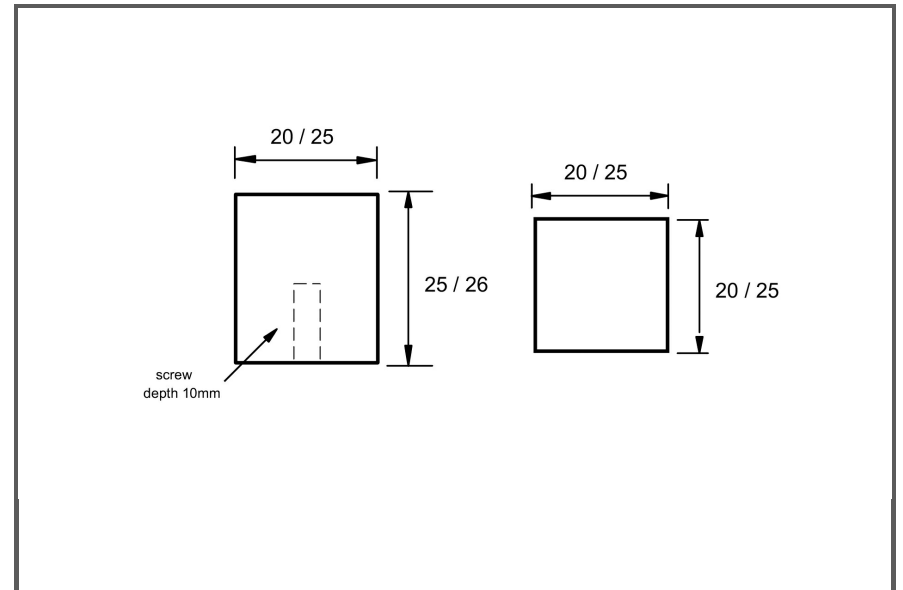

Sydney Head Office Phone: (02) 9542 4991
 Sydney Head Office Fax: (02) 9542 4662
 Brisbane 0400 494 368
 Melbourne 0409 578 885
 Auckland: 021 964 600
 Email: sales@kethy.com

Material:	Solid Stainless Steel		
Article Number:	S319 / reference C / colour		
A	C	P	W
20	0	25	20
25	0	26	25
Colours available:	Polished Stainless (PS) Satin Stainless (SS)		