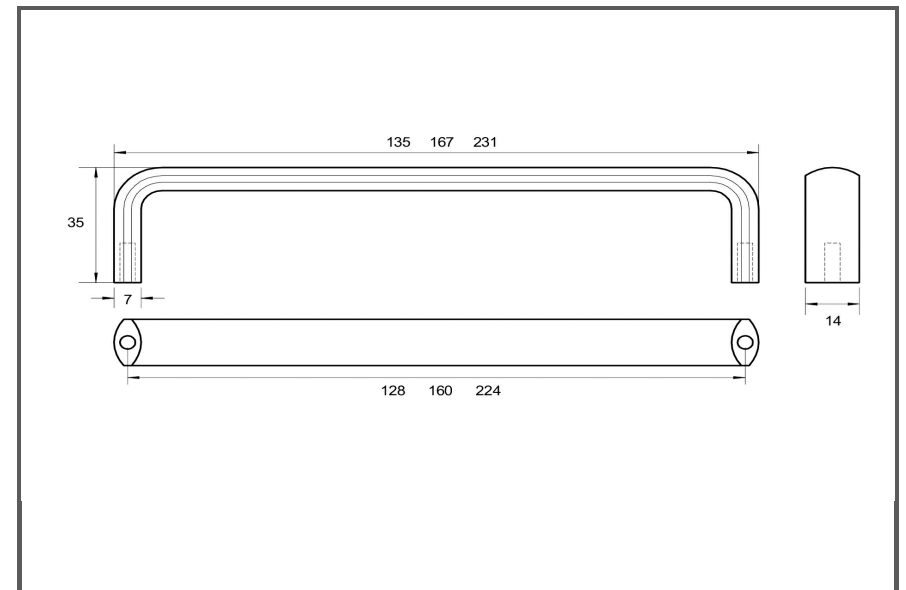

Sydney Head Office Phone: (02) 9542 4991
 Sydney Head Office Fax: (02) 9542 4662
 Brisbane 0400 494 368
 Melbourne 0409 578 885
 Auckland: 021 964 600
 Email: sales@kethy.com

Material:	Solid stainless steel bar		
Article Number:	S333 / reference C / colour		
A	C	P	W
135	128	35	14
167	160	35	14
231	224	35	14
Colours available:	Satin Stainless (SS)		