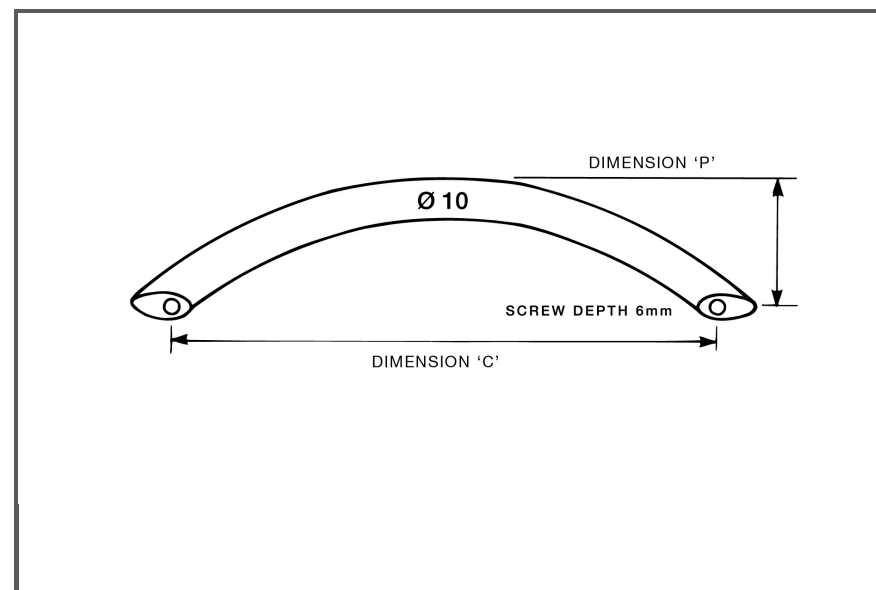

Sydney Head Office Phone: (02) 9542 4991  
 Sydney Head Office Fax: (02) 9542 4662  
 Brisbane 0400 494 368  
 Melbourne 0409 578 885  
 Auckland: 021 964 600  
 Email: sales@kethy.com

Material:	316 (marine) grade stainless steel bar		
Article Number:	S709 / reference C / colour		
<b>A</b>	<b>C</b>	<b>P</b>	<b>W</b>
120	96	25	10
152	128	29	10
192	160	29	10
225	192	29	10
Colours available:	Satin Stainless (SS)		