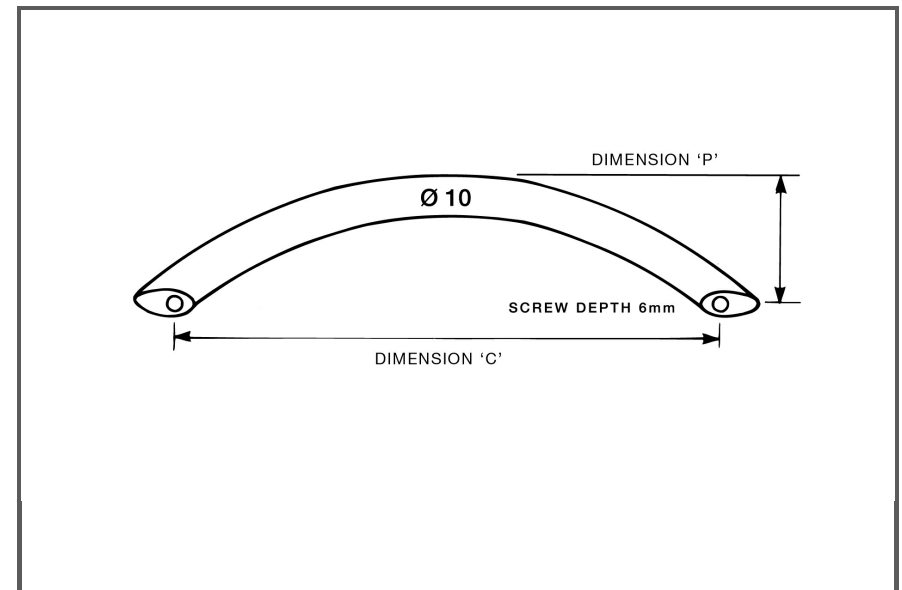

Sydney Head Office Phone: (02) 9542 4991
 Sydney Head Office Fax: (02) 9542 4662
 Brisbane 0400 494 368
 Melbourne 0409 578 885
 Auckland: 021 964 600
 Email: sales@kethy.com

| | | | |
|--------------------|--|----------|----------|
| Material: | 316 (marine) grade stainless steel bar | | |
| Article Number: | S709 / reference C / colour | | |
| | | | |
| A | C | P | W |
| 120 | 96 | 25 | 10 |
| 152 | 128 | 29 | 10 |
| 192 | 160 | 29 | 10 |
| 225 | 192 | 29 | 10 |
| Colours available: | Satin Stainless (SS) | | |