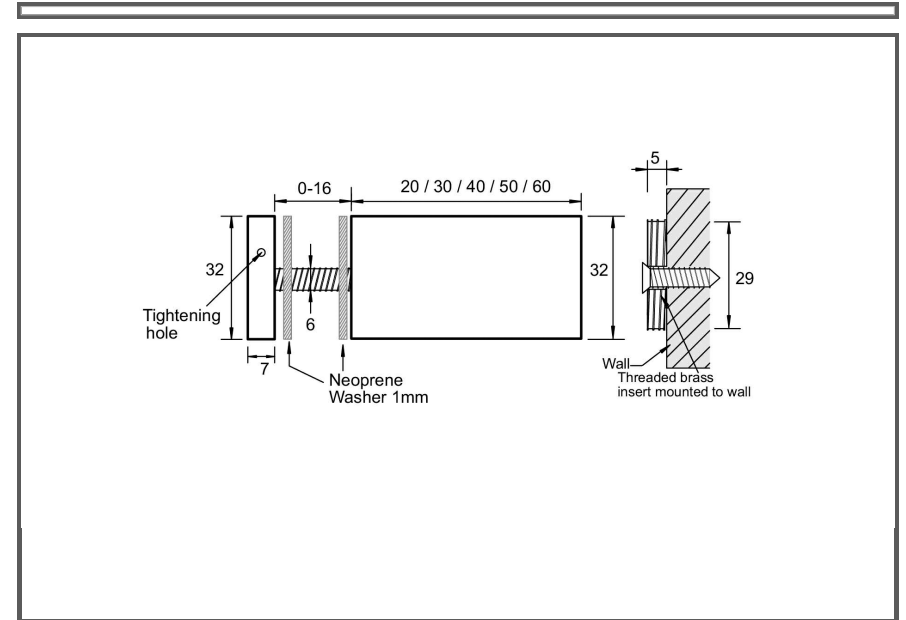

Material:	304 grade Stainless Steel		
Article Number:	WM032		
<b>A</b>	<b>C</b>	<b>P</b>	<b>W</b>
-	0	0	0
Colours available:	Polished Stainless (PS) Satin Stainless (SS)		

Greg Steele Trading Pty Ltd. Unit 15/ 29-33 Waratah Street Kirrawee NSW, 2232, Australia. PO Box 3292 Kirrawee NSW, 2232, Australia.